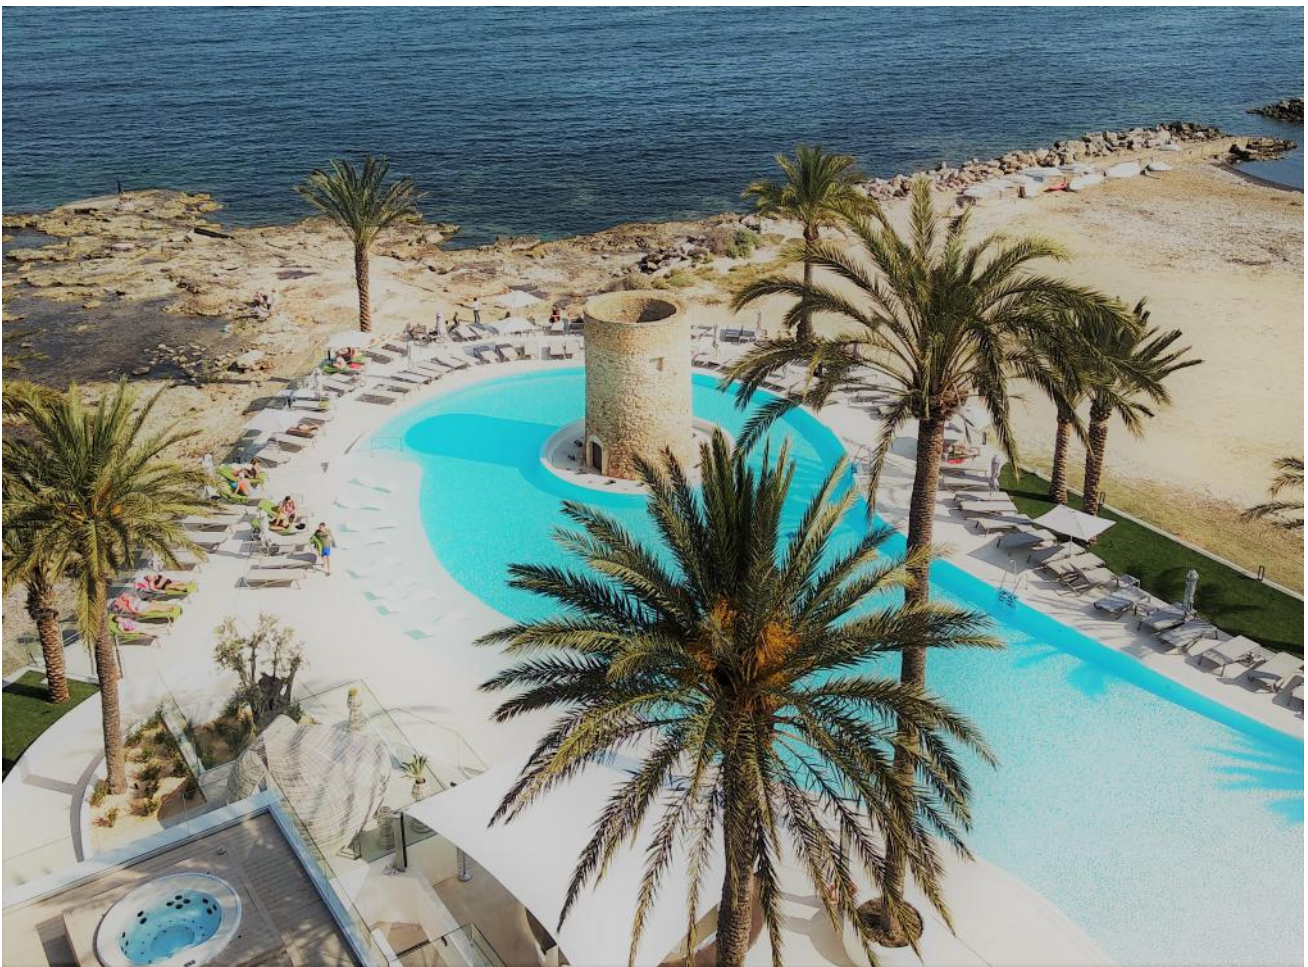

The completely renovated hotel (last refurbishments in 2018) provides guests with a modern and avant-garde decoration and the latest concepts of openness and brightness characteristics of a Mediterranean Ibiza style.

Hotel Torre del Mar is ideally located on the beach front in a privileged area at the beginning of the fashionable district of Playa den Bossa. It is only a few steps away from the most famous Beach Clubs and nightlife of the island, but it is still situated within a quiet and peaceful area offering guests outstanding views of both Playa den Bossa Bay and Ibiza´s old town (UNESCO Heritage).

The airport is located only 7Km away from the hotel and all types of services (shopping area, pharmacy, tobacco shops, restaurants, bars, medical center, etc.) are also easy to reach within the surroundings of the hotel.

Hotel Torre del Mar´s identity can be recognized in each of its rooms and suites, the open and bright lobby and reception, the wonderful outside spaces with a pool dominated by an old watch tower as well as The Excellence Terrace and the Spa with panoramic sea views.

The majority rooms and suites are facing the sea and all of them have a generous sized balcony or terrace where guests will be delighted by one of the most beautiful sunrises of the island.

Furthermore, Hotel Torre del Mar has different multifunctional spaces both outdoors and indoors to cater all type of meetings and events.