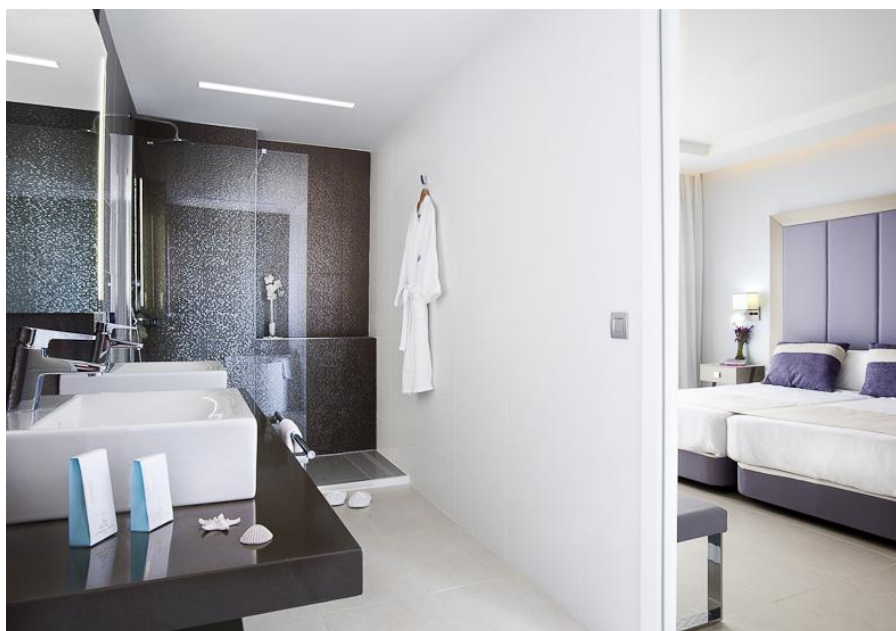

***** Superior

HOTEL TORRE DEL MAR

IBIZA

Grand Suite Panoramic Sea View

2 Grand Suites Panoramic Sea View

- Air conditioning/heating
- 2 beds of 100cmx200cm or 1 King-sized bed of 200cmx200cm
- Flat screen satellite TV
- Living room with a sofa bed
- Outdoor teka terrace with furniture
- Outdoor Jacuzzi for 3 people
- Telephone
- WIFI FOC
- Safebox FOC
- Minibar with non-alcoholic drinks FOC
- Tea and Coffee facilities FOC
- Nespresso coffee machine
- Bathroom with hairdryer and *Excellence* amenities
- Bathrobe and slippers
- Beach kit
- *Excellence Care* and attentions in the room every evening
- Pillow menu
- Stairs
- Maximum capacity 3 people